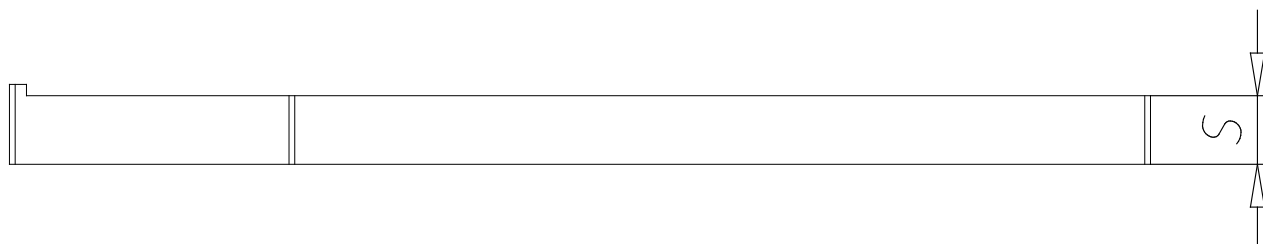

## Interface plate - profile side on slider - left position - Mod. XY-SLL

Product code: XY-S80-LL50

Datasheet creation date: 07/03/2025 15:42

Check the most updated document online [click here](#)

### TECHNICAL DATA

Mod.	XY-S80-LL50
Size (mm)	80

## Interface plate - profile side on slider - left position - Mod. XY-SLL

Product code: XY-S80-LL50

### **DIMENSIONS**

<b>A1 (mm)</b>	200
<b>A2 (mm)</b>	175
<b>D (mm)</b>	50
<b>E (mm)</b>	85
<b>S (mm)</b>	12
<b>N</b>	4
<b>Weight (g)</b>	750