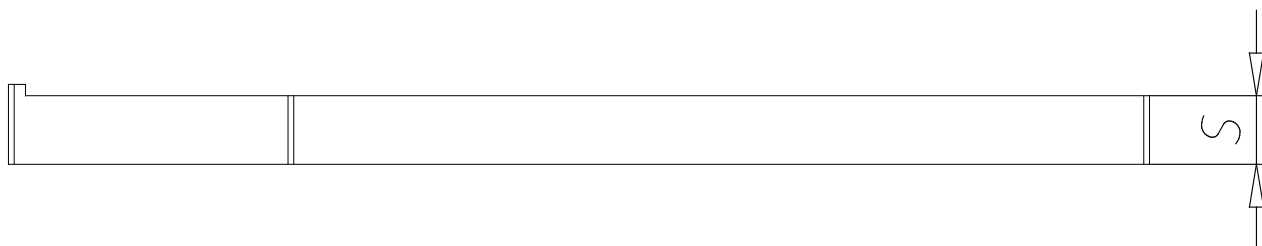

## Interface plate - profile side on slider - left position - Mod. XY-SLL

Product code: XY-S80-LL65

Datasheet creation date: 07/03/2025 15:42

Check the most updated document online [click here](#)

### TECHNICAL DATA

Mod.	XY-S80-LL65
Size (mm)	80

## Interface plate - profile side on slider - left position - Mod. XY-SLL

Product code: XY-S80-LL65

### **DIMENSIONS**

<b>A1 (mm)</b>	210
<b>A2 (mm)</b>	195
<b>D (mm)</b>	65
<b>E (mm)</b>	85
<b>S (mm)</b>	12
<b>N</b>	8
<b>Weight (g)</b>	870