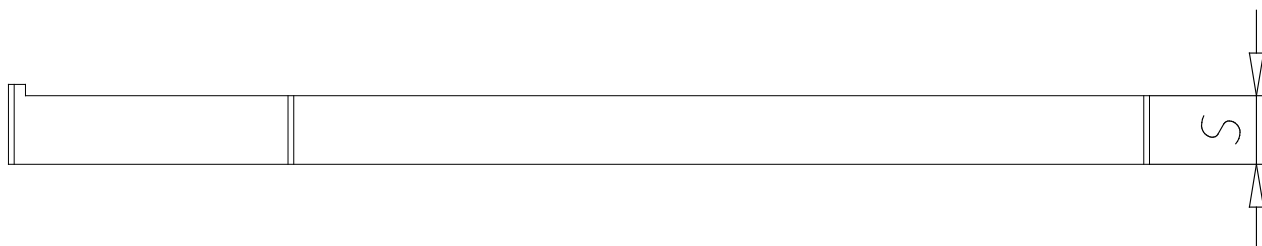

Interface plate - profile side on slider - left position - Mod. XY-SLL

Product code: XY-S80-LL80

Datasheet creation date: 07/03/2025 15:42

Check the most updated document online [click here](#)

TECHNICAL DATA

Mod.	XY-S80-LL80
Size (mm)	80

Interface plate - profile side on slider - left position - Mod. XY-SLL

Product code: XY-S80-LL80

DIMENSIONS

A1 (mm)	210
A2 (mm)	195
D (mm)	80
E (mm)	85
S (mm)	12
N	8
Weight (g)	900