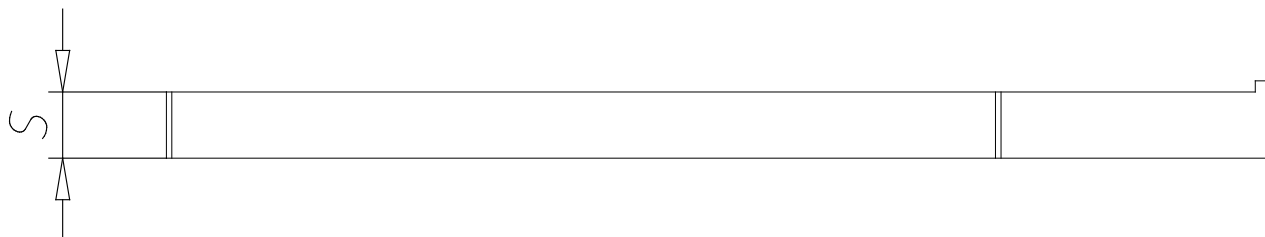

## Interface plate - profile side on slider - right position - Mod. XY-SLR

Product code: XY-S80-LR50

Datasheet creation date: 07/03/2025 15:42

Check the most updated document online [click here](#)

### ■ TECHNICAL DATA

Mod.	XY-S80-LR50
Size (mm)	80

## Interface plate - profile side on slider - right position - Mod. XY-SLR

Product code: XY-S80-LR50

### **DIMENSIONS**

<b>A1 (mm)</b>	200
<b>A2 (mm)</b>	175
<b>D (mm)</b>	50
<b>E (mm)</b>	85
<b>S (mm)</b>	12
<b>N</b>	4
<b>Weight (g)</b>	750