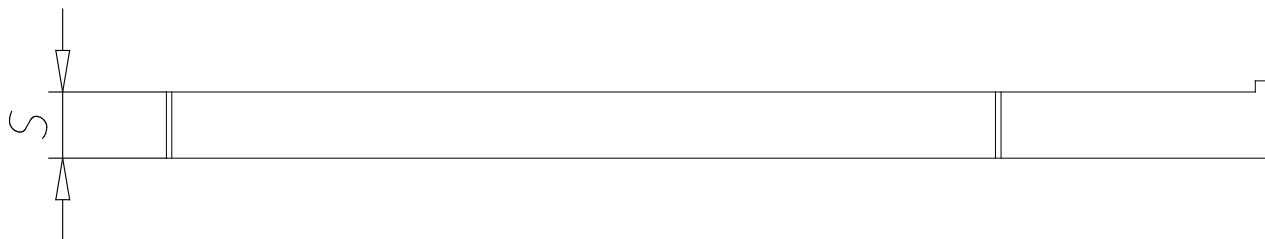

## Interface plate - profile side on slider - right position - Mod. XY-SLR

Product code: XY-S80-LR65

Datasheet creation date: 07/03/2025 15:42

Check the most updated document online [click here](#)

### TECHNICAL DATA

Mod.	XY-S80-LR65
Size (mm)	80

## Interface plate - profile side on slider - right position - Mod. XY-SLR

Product code: XY-S80-LR65

### DIMENSIONS

<b>A1 (mm)</b>	210
<b>A2 (mm)</b>	195
<b>D (mm)</b>	65
<b>E (mm)</b>	85
<b>S (mm)</b>	12
<b>N</b>	8
<b>Weight (g)</b>	870