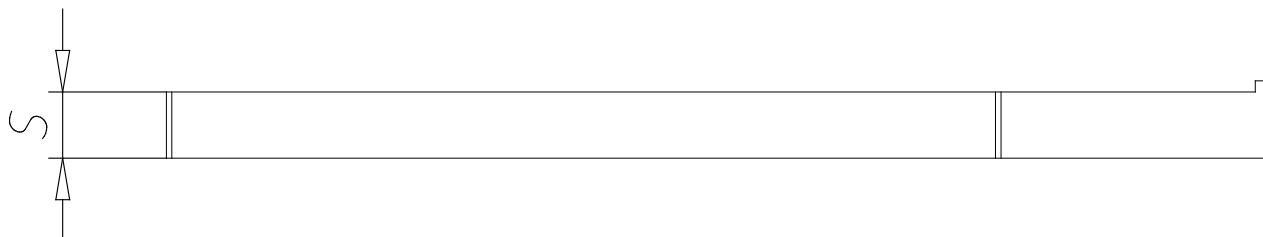

Interface plate - profile side on slider - right position - Mod. XY-SLR

Product code: XY-S80-LR80

Datasheet creation date: 07/03/2025 15:42

Check the most updated document online [click here](#)

TECHNICAL DATA

Mod.	XY-S80-LR80
Size (mm)	80

Interface plate - profile side on slider - right position - Mod. XY-SLR

Product code: XY-S80-LR80

DIMENSIONS

A1 (mm)	210
A2 (mm)	195
D (mm)	80
E (mm)	85
S (mm)	12
N	8
Weight (g)	900