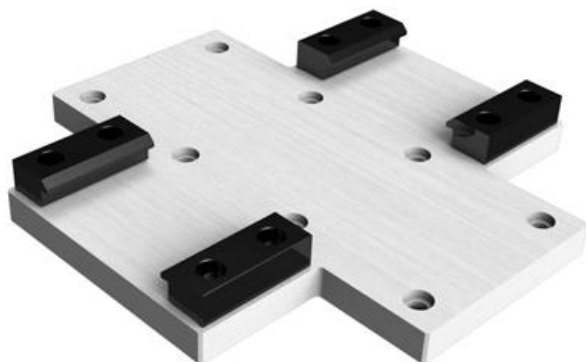

## Interface plate - profile on slider - Mod. XY-SP

Product code: XY-S80-P50

Datasheet creation date: 07/03/2025 15:42

Check the most updated document online [click here](#)

### TECHNICAL DATA

Mod.	XY-S80-P50
Size (mm)	80

## Interface plate - profile on slider - Mod. XY-SP

Product code: XY-S80-P50