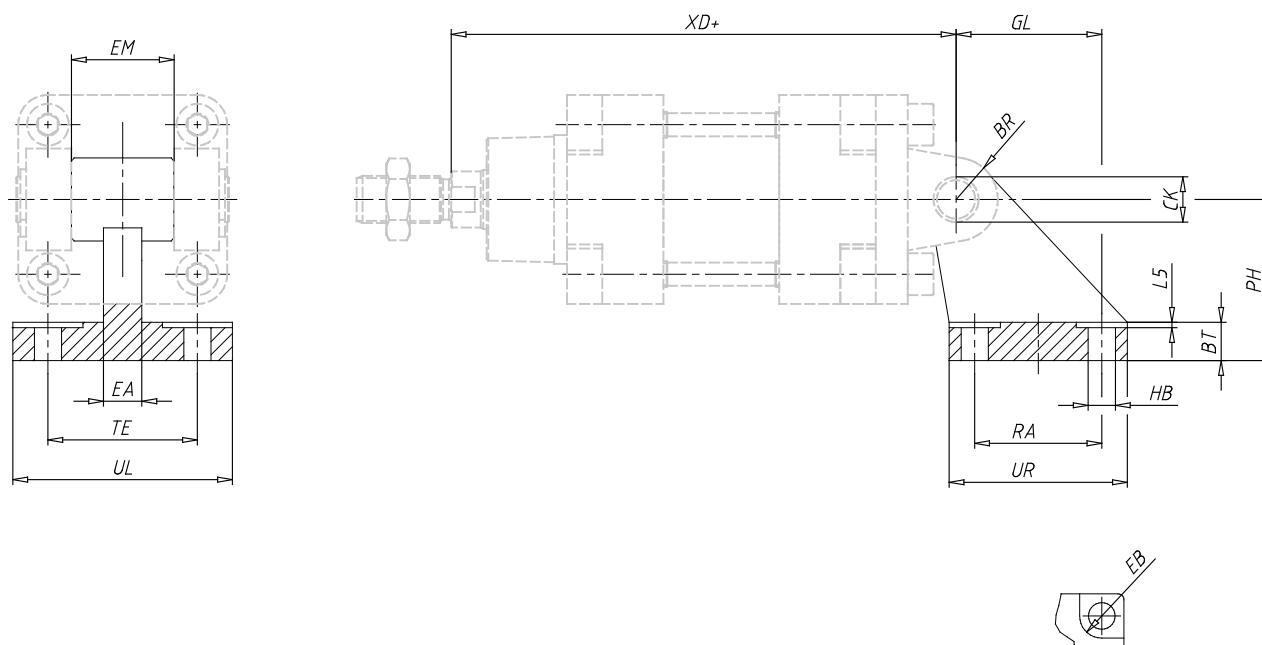

## 90° Swivel combination for female trunnion - Mod. ZC

Product code: ZC-100

Datasheet creation date: 07/03/2025 16:04

Check the most updated document online [click here](#)

### TECHNICAL DATA

Mod.	ZC-100
------	--------

## 90° Swivel combination for female trunnion - Mod. ZC

Product code: ZC-100

### DIMENSIONS

EB (EB / mm)	18
CK (CK / mm)	20
HB (HB / mm)	11.0
XD (XD / mm)	230
TE (TE / mm)	76
UL (UL / mm)	96
EA (EA / mm)	20
GL (GL / mm)	55
L5 (L5 / mm)	2.5
RA (RA / mm)	50
EM (EM / mm)	60
EMTOL (EM tolerance)	-0.5/-1.5
UR (UR / mm)	70
PH (PH / mm)	71
BT (BT / mm)	15
BR (BR / mm)	19.0