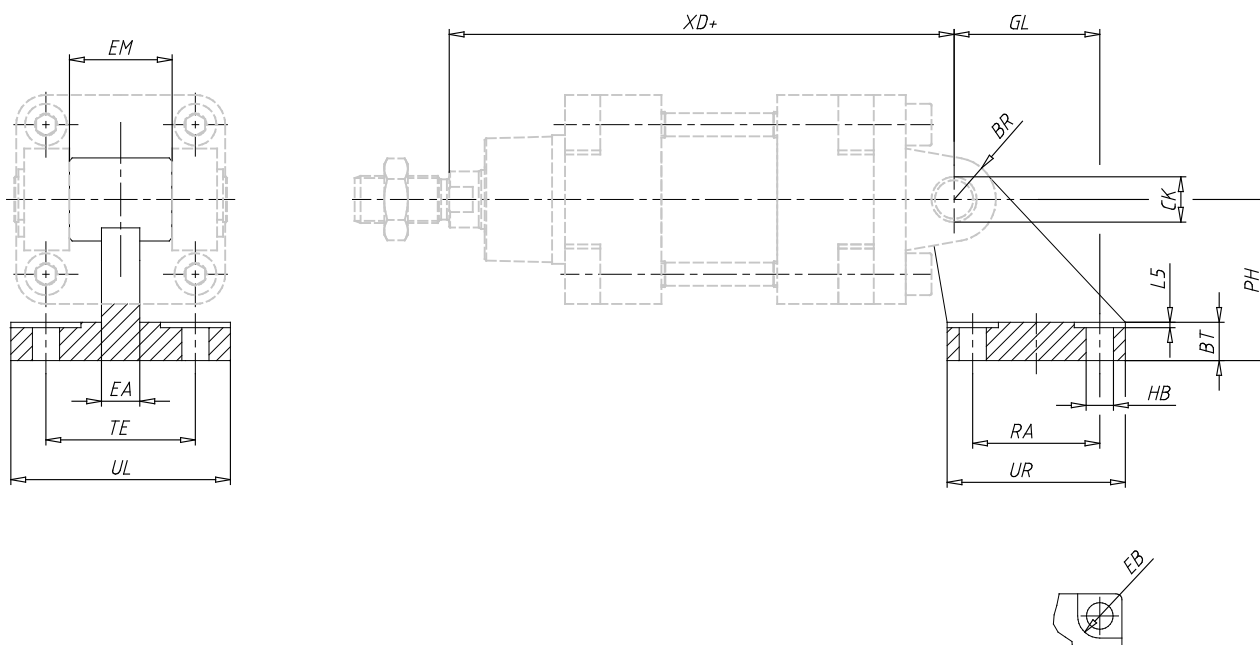

90° Swivel combination for female trunnion - Mod. ZC

Product code: ZC-40

Datasheet creation date: 07/03/2025 16:04

Check the most updated document online [click here](#)

■ TECHNICAL DATA

Mod.	ZC-40
------	-------

90° Swivel combination for female trunnion - Mod. ZC

Product code: ZC-40

DIMENSIONS

EB (EB / mm)	11
CK (CK / mm)	12
HB (HB / mm)	6.6
XD (XD / mm)	160
TE (TE / mm)	41
UL (UL / mm)	54
EA (EA / mm)	15
GL (GL / mm)	24
L5 (L5 / mm)	1.6
RA (RA / mm)	22
EM (EM / mm)	28
EMTOL (EM tolerance)	-0.2/-0.6
UR (UR / mm)	35
PH (PH / mm)	36
BT (BT / mm)	10
BR (BR / mm)	11.0