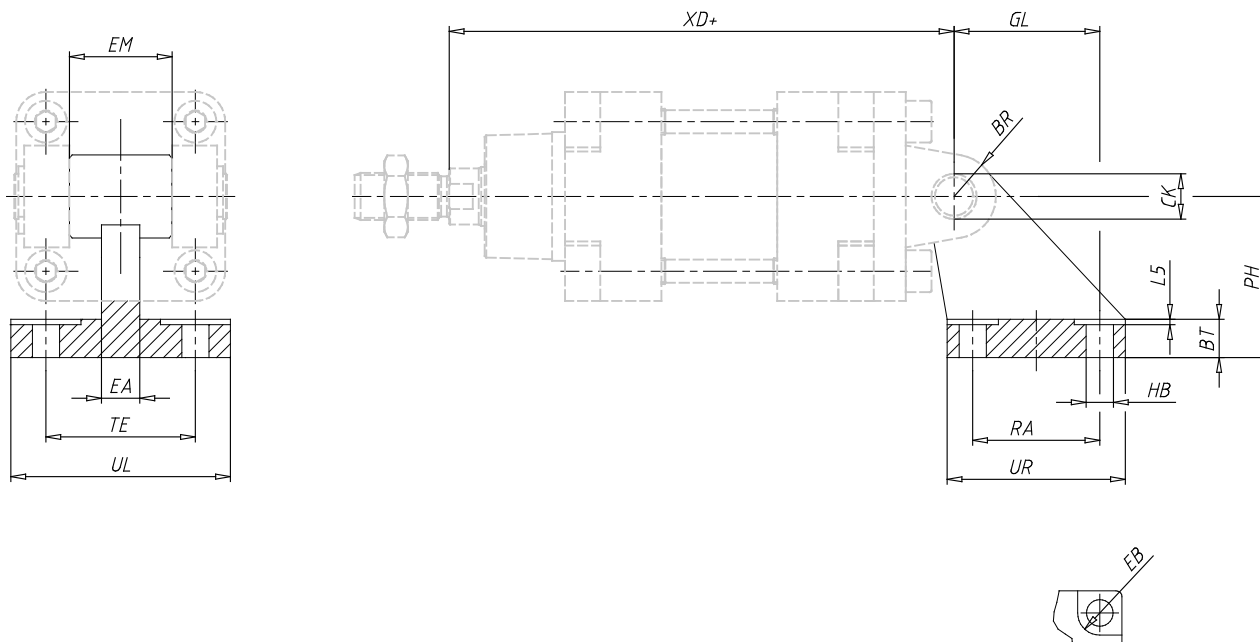

90° Swivel combination for female trunnion - Mod. ZC

Product code: ZC-50

Datasheet creation date: 07/03/2025 16:04

Check the most updated document online [click here](#)

■ TECHNICAL DATA

Mod.	ZC-50
------	-------

90° Swivel combination for female trunnion - Mod. ZC

Product code: ZC-50

DIMENSIONS

EB (EB / mm)	15
CK (CK / mm)	12
HB (HB / mm)	9.0
XD (XD / mm)	170
TE (TE / mm)	50
UL (UL / mm)	65
EA (EA / mm)	16
GL (GL / mm)	33
L5 (L5 / mm)	1.6
RA (RA / mm)	30
EM (EM / mm)	32
EMTOL (EM tolerance)	-0.2/-0.6
UR (UR / mm)	45
PH (PH / mm)	45
BT (BT / mm)	12
BR (BR / mm)	13.0