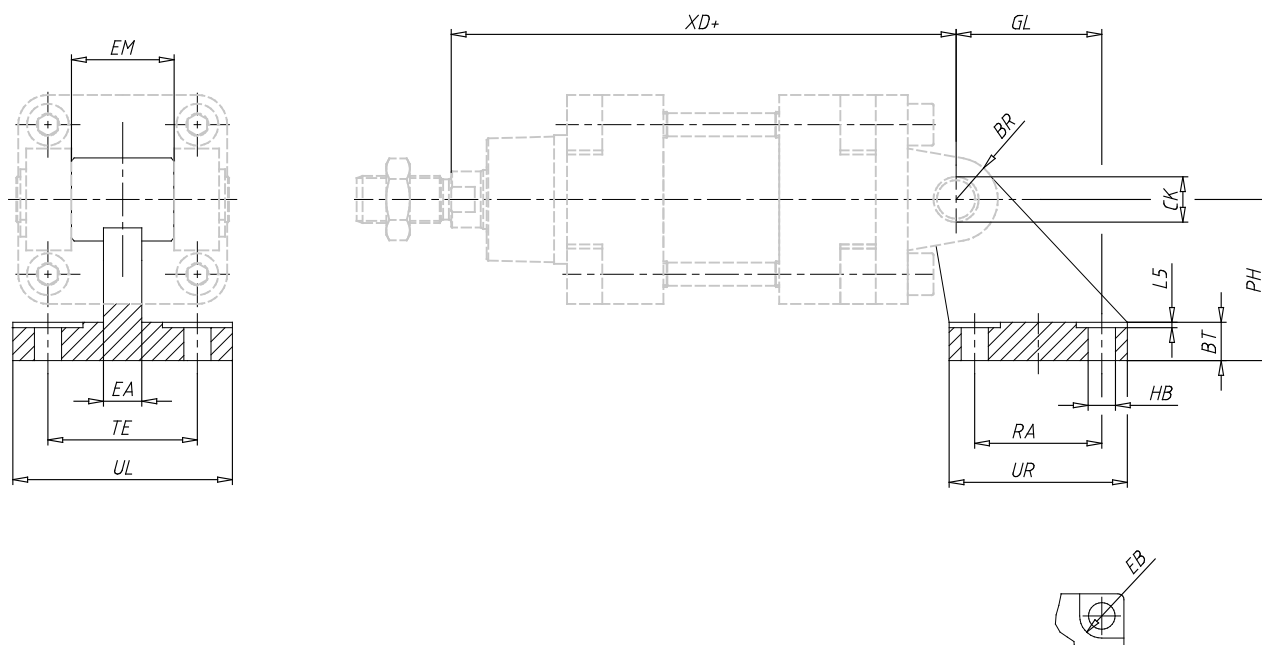

## 90° Swivel combination for female trunnion - Mod. ZC

Product code: ZC-63

Datasheet creation date: 07/03/2025 16:04

Check the most updated document online [click here](#)

### TECHNICAL DATA

Mod.	ZC-63
------	-------

## 90° Swivel combination for female trunnion - Mod. ZC

Product code: ZC-63

### DIMENSIONS

EB (mm)	15
CK (mm)	16
HB (mm)	9.0
XD (mm)	190
TE (mm)	52
UL (mm)	67
EA (mm)	16
GL (mm)	37
L5 (mm)	1.6
RA (mm)	35
EM (mm)	40
Tolerance	-0.2/-0.6
UR (mm)	50
PH (mm)	50
BT (mm)	12
BR (mm)	15.0