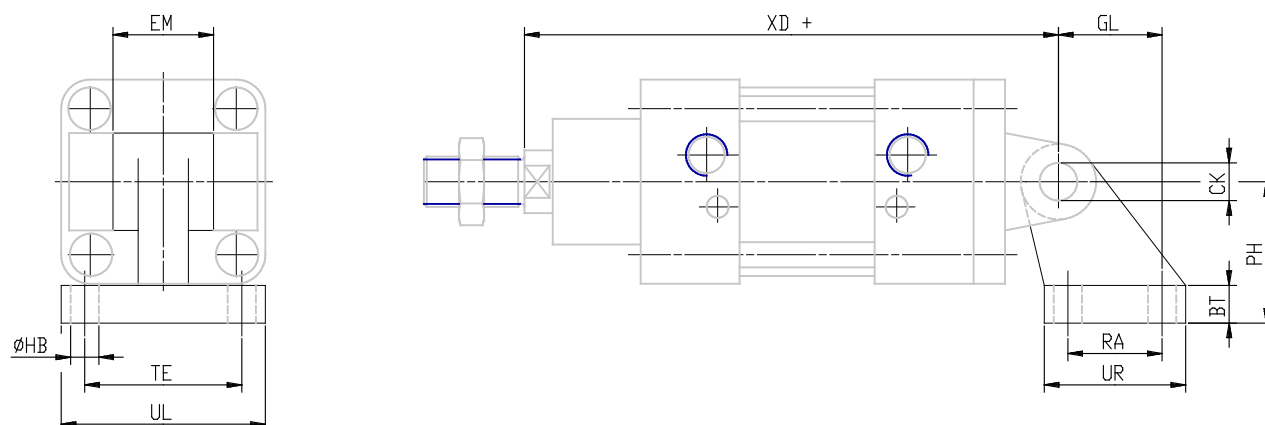

90° Swivel combination for female trunnion - Mod. ZC-90

Product code: ZC-90-100

Datasheet creation date: 07/03/2025 15:54

Check the most updated document online [click here](#)

■ TECHNICAL DATA

Mod.	ZC-90-100
------	-----------

90° Swivel combination for female trunnion - Mod. ZC-90

Product code: ZC-90-100

DIMENSIONS

BT (mm)	17
Ø CK (mm)	20
EM (mm)	60
GL (mm)	55
HB (mm)	11.0
PH (mm)	71
RA (mm)	50
TE (mm)	76
UL (mm)	96
UR (mm)	70
XD (mm)	230