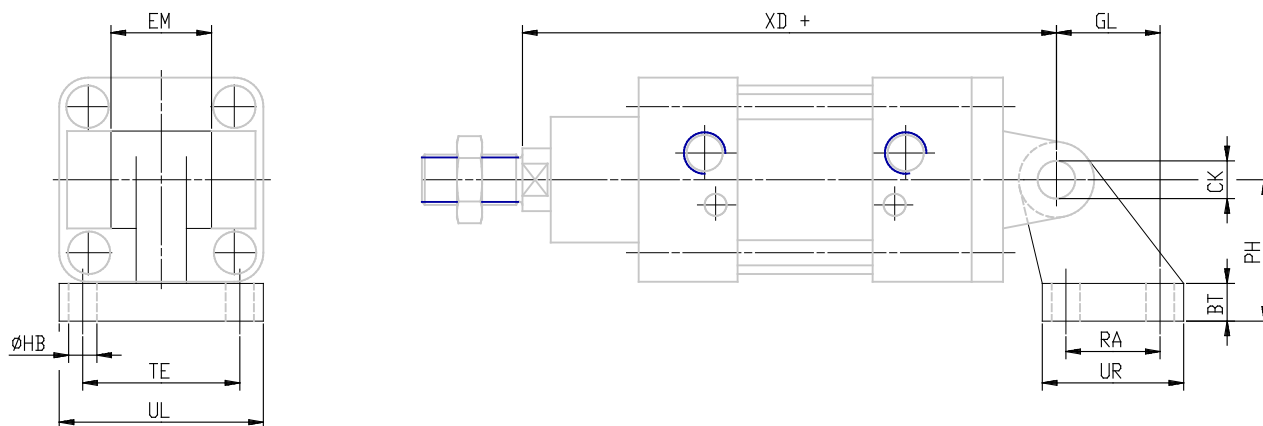

90° Swivel combination for female trunnion - Mod. ZC-90

Product code: ZC-90-32

Datasheet creation date: 07/03/2025 15:54

Check the most updated document online [click here](#)

■ TECHNICAL DATA

Mod.	ZC-90-32
------	----------

90° Swivel combination for female trunnion - Mod. ZC-90

Product code: ZC-90-32

DIMENSIONS

BT (mm)	8
Ø CK (mm)	10
EM (mm)	26
GL (mm)	21
HB (mm)	6.6
PH (mm)	32
RA (mm)	18
TE (mm)	38
UL (mm)	51
UR (mm)	31
XD (mm)	142