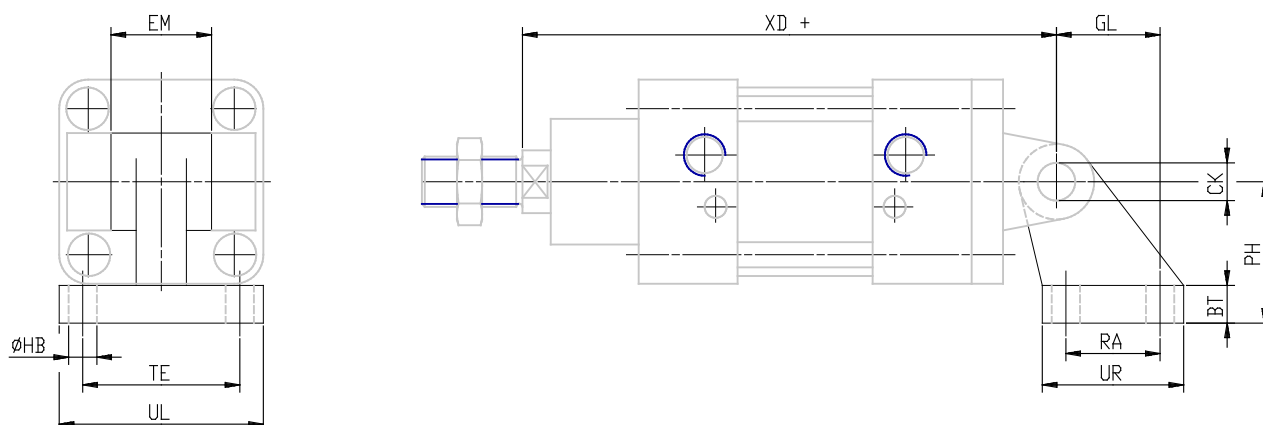

90° Swivel combination for female trunnion - Mod. ZC-90

Product code: ZC-90-40

Datasheet creation date: 07/03/2025 15:54

Check the most updated document online [click here](#)

■ TECHNICAL DATA

Mod.	ZC-90-40
------	----------

90° Swivel combination for female trunnion - Mod. ZC-90

Product code: ZC-90-40

DIMENSIONS

BT (mm)	10
Ø CK (mm)	12
EM (mm)	28
GL (mm)	24
HB (mm)	6.6
PH (mm)	36
RA (mm)	22
TE (mm)	41
UL (mm)	54
UR (mm)	35
XD (mm)	161