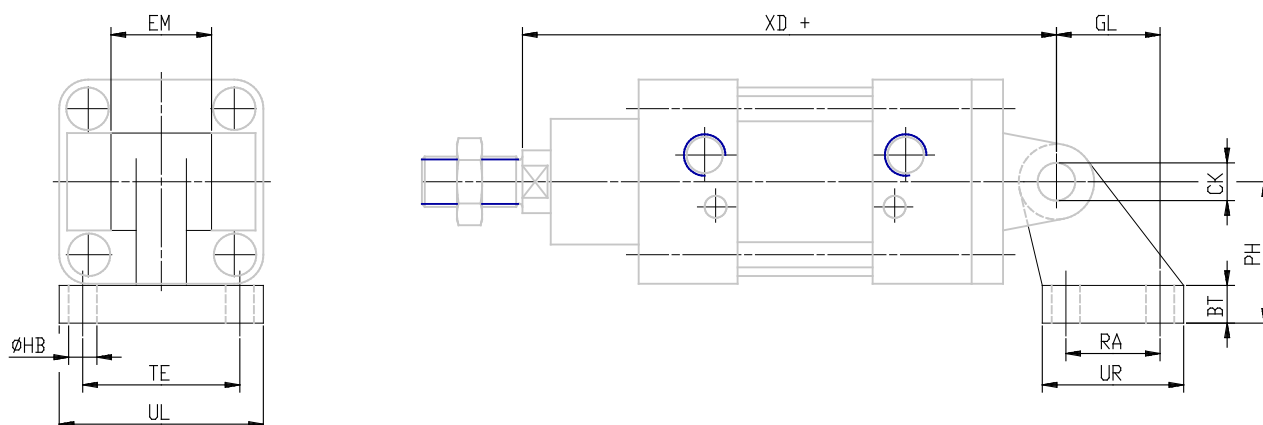

90° Swivel combination for female trunnion - Mod. ZC-90

Product code: ZC-90-50

Datasheet creation date: 07/03/2025 15:54

Check the most updated document online [click here](#)

■ TECHNICAL DATA

Mod.	ZC-90-50
------	----------

90° Swivel combination for female trunnion - Mod. ZC-90

Product code: ZC-90-50

DIMENSIONS

BT (mm)	12
Ø CK (mm)	12
EM (mm)	32
GL (mm)	33
HB (mm)	9.0
PH (mm)	45
RA (mm)	30
TE (mm)	50
UL (mm)	65
UR (mm)	45
XD (mm)	170