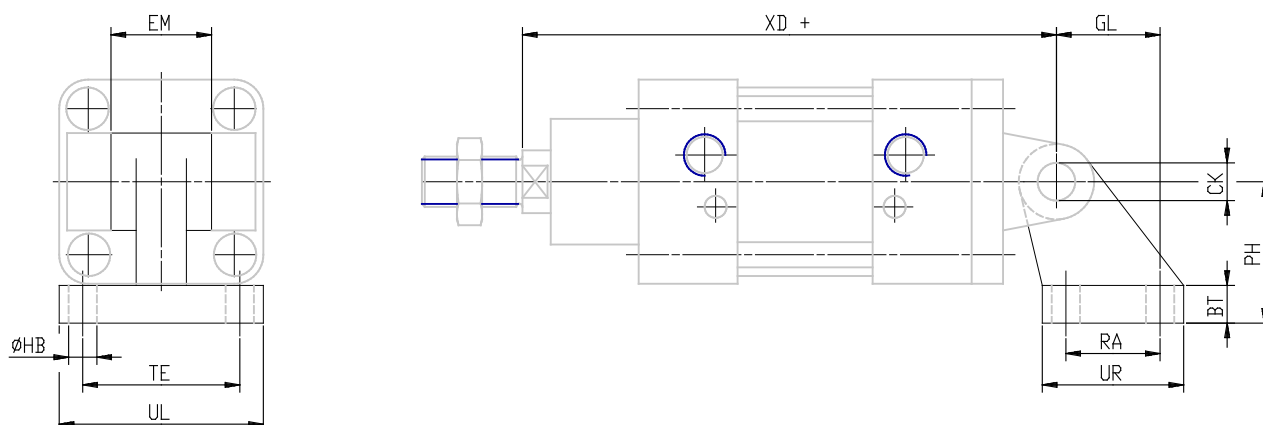

## 90° Swivel combination for female trunnion - Mod. ZC-90

Product code: ZC-90-80

Datasheet creation date: 07/03/2025 15:54

Check the most updated document online [click here](#)

### ■ TECHNICAL DATA

Mod.	ZC-90-80
------	----------

## 90° Swivel combination for female trunnion - Mod. ZC-90

Product code: ZC-90-80

### DIMENSIONS

BT (mm)	14
Ø CK (mm)	16
EM (mm)	50
GL (mm)	47
HB (mm)	11.0
PH (mm)	63
RA (mm)	40
TE (mm)	66
UL (mm)	86
UR (mm)	60
XD (mm)	210