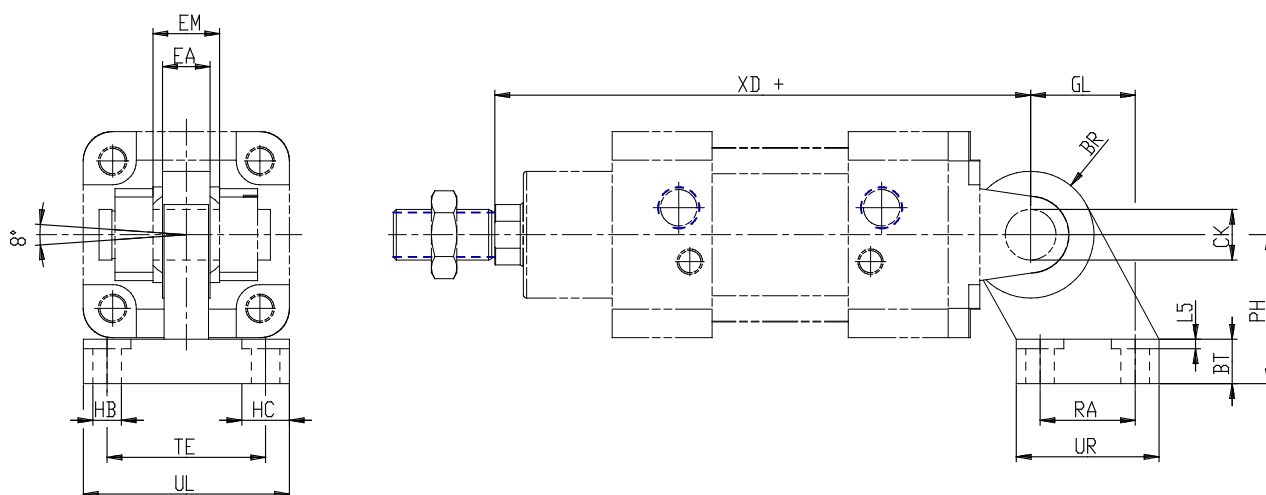

## 90° male trunnion bracket with swivel ball joint - Mod. ZCR

Product code: ZCR-90-100

Datasheet creation date: 07/03/2025 15:55

Check the most updated document online [click here](#)

### TECHNICAL DATA

Mod.	ZCR-90-100
------	------------

## 90° male trunnion bracket with swivel ball joint - Mod. ZCR

Product code: ZCR-90-100

### DIMENSIONS

UL (mm)	96
TE (mm)	76
EA (mm)	18.0
EM (mm)	25
XD (mm)	230
GL (mm)	55
BR (mm)	30
CK (mm)	20
PH (mm)	71
L5 (mm)	2.5
BT (mm)	15
HB (mm)	11.0
RA (mm)	50
UR (mm)	70
HC (mm)	18