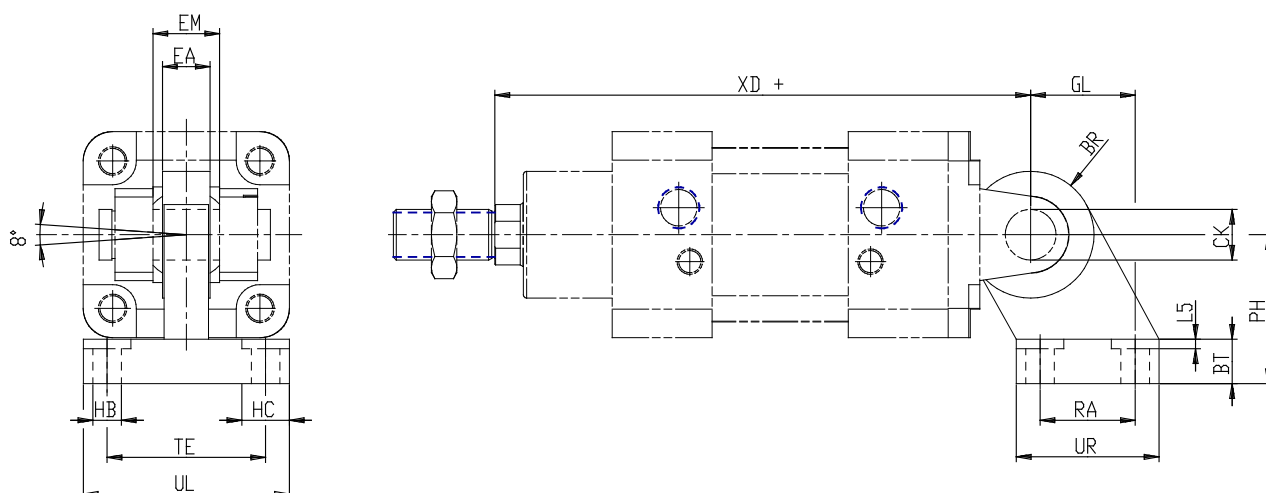

90° male trunnion bracket with swivel ball joint - Mod. ZCR

Product code: ZCR-90-125

Datasheet creation date: 07/03/2025 15:55

Check the most updated document online [click here](#)

TECHNICAL DATA

Mod.	ZCR-90-125
------	------------

90° male trunnion bracket with swivel ball joint - Mod. ZCR

Product code: ZCR-90-125

DIMENSIONS

UL (mm)	124
TE (mm)	94
EA (mm)	25.0
EM (mm)	37
XD (mm)	275
GL (mm)	70
BR (mm)	40
CK (mm)	30
PH (mm)	90
L5 (mm)	3.0
BT (mm)	20
HB (mm)	13.5
RA (mm)	60
UR (mm)	90
HC (mm)	20