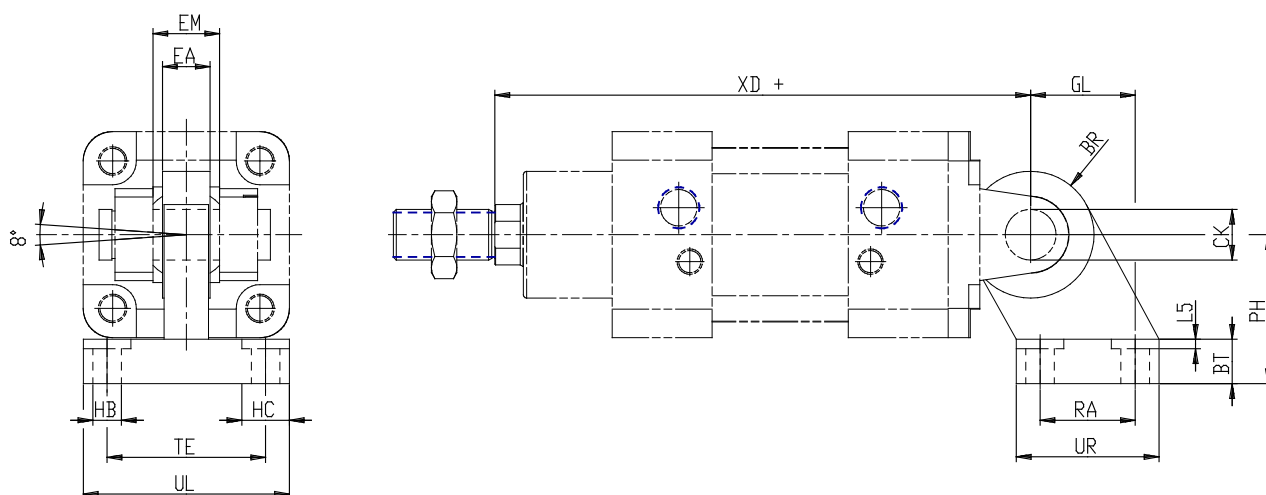

## 90° male trunnion bracket with swivel ball joint - Mod. ZCR

Product code: ZCR-90-32

Datasheet creation date: 07/03/2025 15:55

Check the most updated document online [click here](#)

### TECHNICAL DATA

Mod.	ZCR-90-32
------	-----------

## 90° male trunnion bracket with swivel ball joint - Mod. ZCR

Product code: ZCR-90-32

### DIMENSIONS

UL (mm)	51
TE (mm)	38
EA (mm)	10.5
EM (mm)	14
XD (mm)	142
GL (mm)	21
BR (mm)	15
CK (mm)	10
PH (mm)	32
L5 (mm)	1.5
BT (mm)	10
HB (mm)	6.6
RA (mm)	18
UR (mm)	31
HC (mm)	11