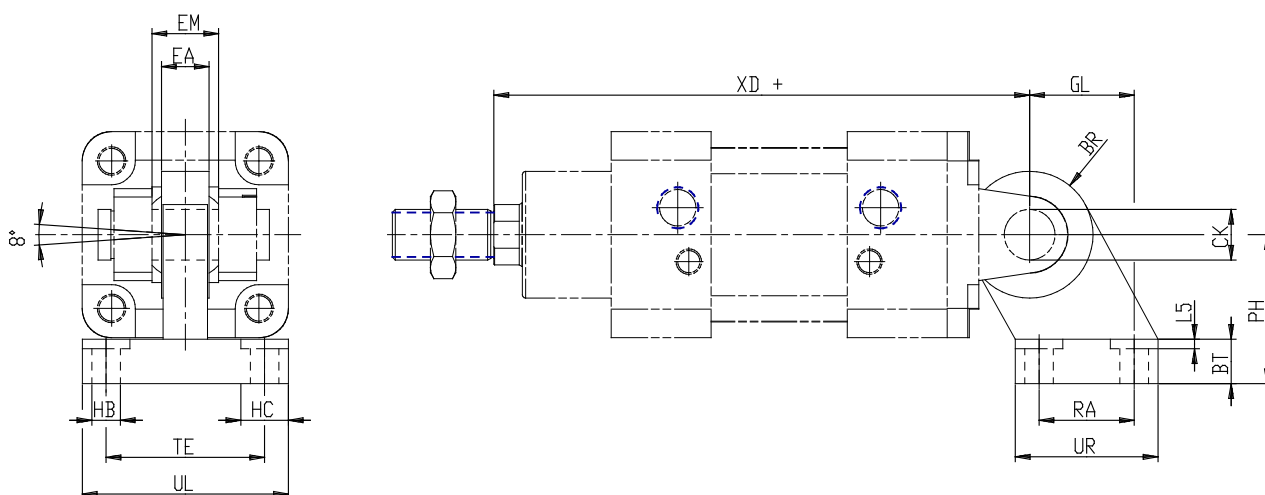

90° male trunnion bracket with swivel ball joint - Mod. ZCR

Product code: ZCR-90-40

Datasheet creation date: 07/03/2025 15:55

Check the most updated document online [click here](#)

TECHNICAL DATA

Mod.	ZCR-90-40
------	-----------

90° male trunnion bracket with swivel ball joint - Mod. ZCR

Product code: ZCR-90-40

DIMENSIONS

UL (mm)	54
TE (mm)	41
EA (mm)	12.0
EM (mm)	16
XD (mm)	160
GL (mm)	24
BR (mm)	18
CK (mm)	12
PH (mm)	36
L5 (mm)	1.5
BT (mm)	10
HB (mm)	6.6
RA (mm)	22
UR (mm)	35
HC (mm)	11