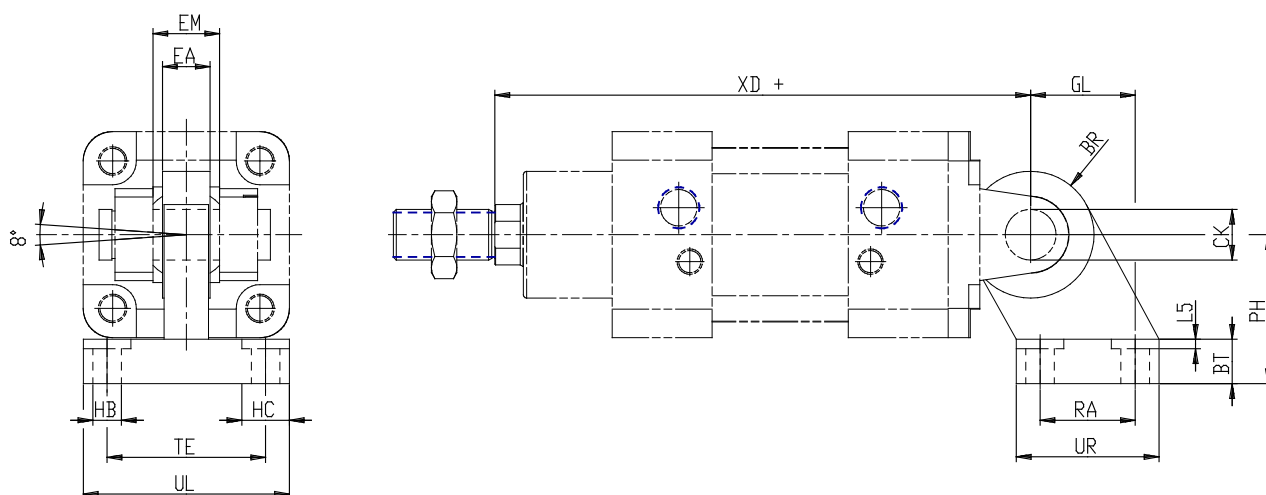

90° male trunnion bracket with swivel ball joint - Mod. ZCR

Product code: ZCR-90-63

Datasheet creation date: 07/03/2025 15:55

Check the most updated document online [click here](#)

TECHNICAL DATA

Mod.	ZCR-90-63
------	-----------

90° male trunnion bracket with swivel ball joint - Mod. ZCR

Product code: ZCR-90-63

DIMENSIONS

UL (mm)	67
TE (mm)	52
EA (mm)	15.0
EM (mm)	21
XD (mm)	190
GL (mm)	37
BR (mm)	23
CK (mm)	16
PH (mm)	50
L5 (mm)	1.5
BT (mm)	12
HB (mm)	9.0
RA (mm)	35
UR (mm)	50
HC (mm)	15