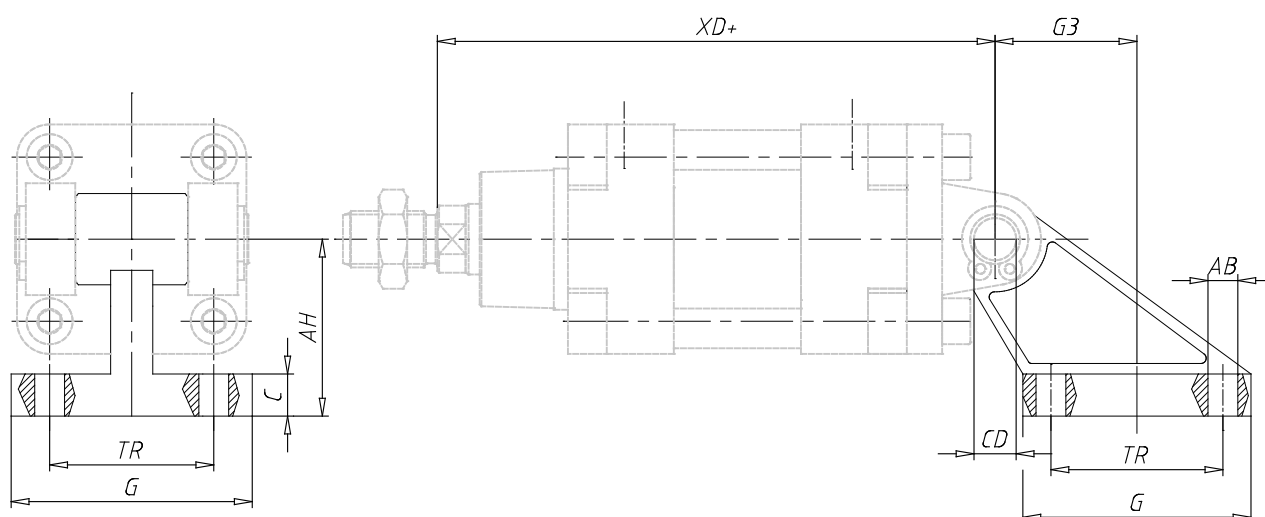

90° Swivel combination - Mod. ZS_N

Product code: ZS-200N

Datasheet creation date: 07/03/2025 15:59

Check the most updated document online [click here](#)

TECHNICAL DATA

| | |
|------|---------|
| Mod. | ZS-200N |
|------|---------|

90° Swivel combination - Mod. ZS_N

Product code: ZS-200N

DIMENSIONS

| | |
|-----------|-----|
| TR (mm) | 90 |
| Ø AB (mm) | 18 |
| AH (mm) | 135 |
| C (mm) | 30 |
| G (mm) | 130 |
| Ø CD (mm) | 30 |
| XD (mm) | 335 |
| G3 (mm) | 60 |