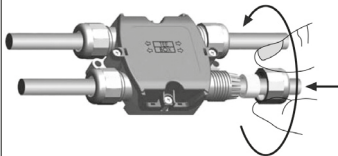

CS-AA08EC Electrical Tee Box

Use and maintenance instructions

Made in Italy

CE The products are designed and manufactured in conformity with the following directives: 2014/35/EU. They also comply partially or totally with regard to the applicable parts of the following standards: - EN 60998-1:2004; EN 60529:1991.

IP68

Turn off the power before starting any operation.
If in doubt please consult a qualified electrician.

①

②

③

④

Cable max $\varnothing$ 9,5 mm

- $\varnothing$ 19 mm
- Blind Hole
- 4+6 mm
- Blind Hole

⑤

⑥

⑦

⑧

Cod. Mat. 93-7542-0012 rev.B Doc. 5000007874 vers.02