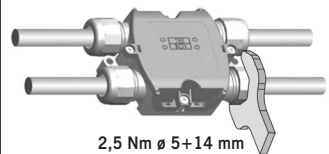

Cod. Mat. 93-7542-0012 Rev.B Doc. 5000007874 Ver.02