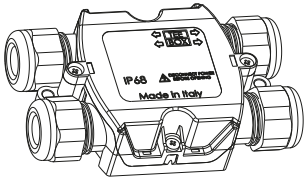

IP68

Turn off the power before starting any operation.
If in doubt please consult a qualified electrician.

①

②

③

④

Cable max \varnothing 9,5 mm

-  \varnothing 19 mm
-  Blind Hole
-  4+6 mm
-  Blind Hole