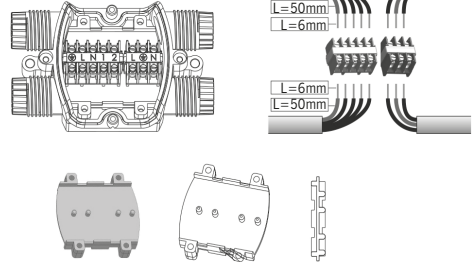

CS-AA08EC Electrical Tee Box

Use and maintenance instructions

Made in Italy

CE The products are designed and manufactured in conformity with the following directives: 2014/35/EU. They also comply partially or totally with regard to the applicable parts of the following standards: - EN 60998-1:2004; EN 60529:1991.

IP68

Turn off the power before starting any operation.
If in doubt please consult a qualified electrician.

①

②

③

④

Cable max $\varnothing$ 9,5 mm

- $\varnothing$ 19 mm
- Blind Hole
- 4+6 mm
- Blind Hole

⑤

⑥

⑦

⑧

Cod. Mat. 93-7542-0012 rev.B Doc. 5000007874 vers.02