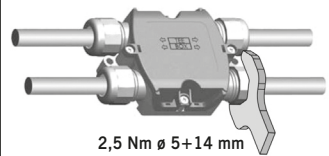

Cod. Mat. 93-7542-0012 rev.B Doc. 5000007874 vers.02