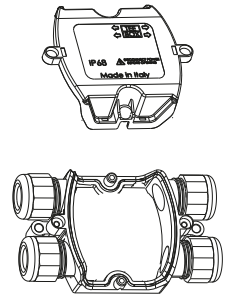

IP68

Turn off the power before starting any operation.
If in doubt please consult a qualified electrician.

①

②

③

④

Cable max \varnothing 9,5 mm

-  \varnothing 19 mm
-  Blind Hole
-  4+6 mm
-  Blind Hole